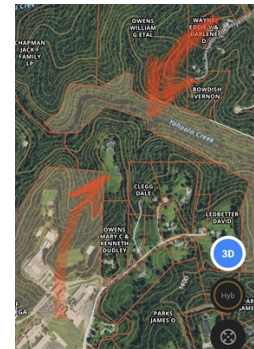

285 Mountain View Drive, Dahlonega, GA 30533

WEB: 285MountainViewDrive.com

- » **Beds:** 5 | **Baths:** 5 Full, 2 Half
- » **MLS #:** 6820144
- » Single Family | 7,500 ft² | Lot: 19.57 acres
- » Private long driveway leads to wide, circle driveway
- » Open meadow and fenced garden spot adjacent to garden out building
- » Yahoola Creek wraps northern border of property
- » Masonry fireplaces at great room, master suite and terrace level family room
- » Plenty of room for RV parking

QR Code

Kim Waters
(770) 540-3788 (Cell)
kim@kimwaters.com
<http://www.kimwatersrealtor.com>